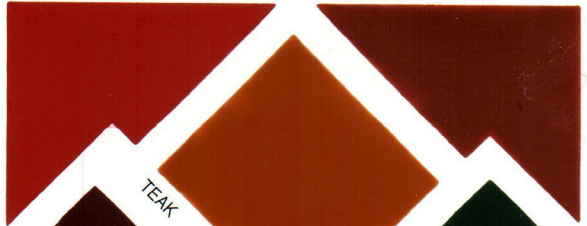

MIST GREY

83

POMPADOUR 16 PERIWINKLE 12

KINGFISHER

14

MID SUMMER 17 DELPHINIUM 18

BLUE B13 PACIFIC BLUE B15

(**) Not recommended for New Exterior Masonry Surfaces.

CHAMOIS (*)(**)B31 LEMON (*)B34

CHROME YELLOW (*)(**)B32

TERRACOTTA 56 ORANGE PEEL (*)37

FLASH RED

B29

ORANGE (*)B36 SIGNAL RED B28

SCARLET B27 CHINESE RED 22

NUTMEG 54 MAROON (*)(**)53

TEAK

B55

DARK OAK B52 BRONZE (*)(**)B41

DARK GREEN

B45

PARAKEET (*)48 BRILLIANT GREEN B40

GRIS CIMENT 86 GRAPHITE 87

The letter "B" preceding the code number indicates "Basic Shade"

MATT

GLOSS

SATIN

BLACK

02

WHITE

01

The Standard Colour Range is available in matt, gloss and satin.